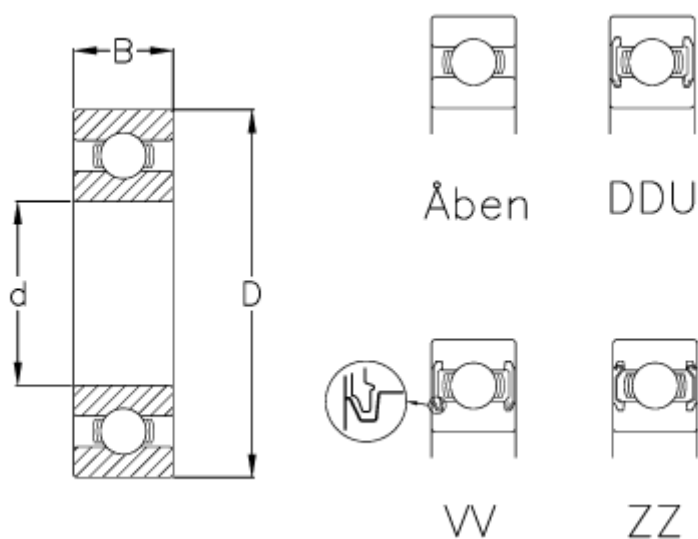

# Data Sheet

Article number: 5701030009021  
Description: NSK Bearing 16006 C3  
Note: Open

## Measures

= 16006  
 $B = 9$   
 $d = 30$   
 $D = 55$